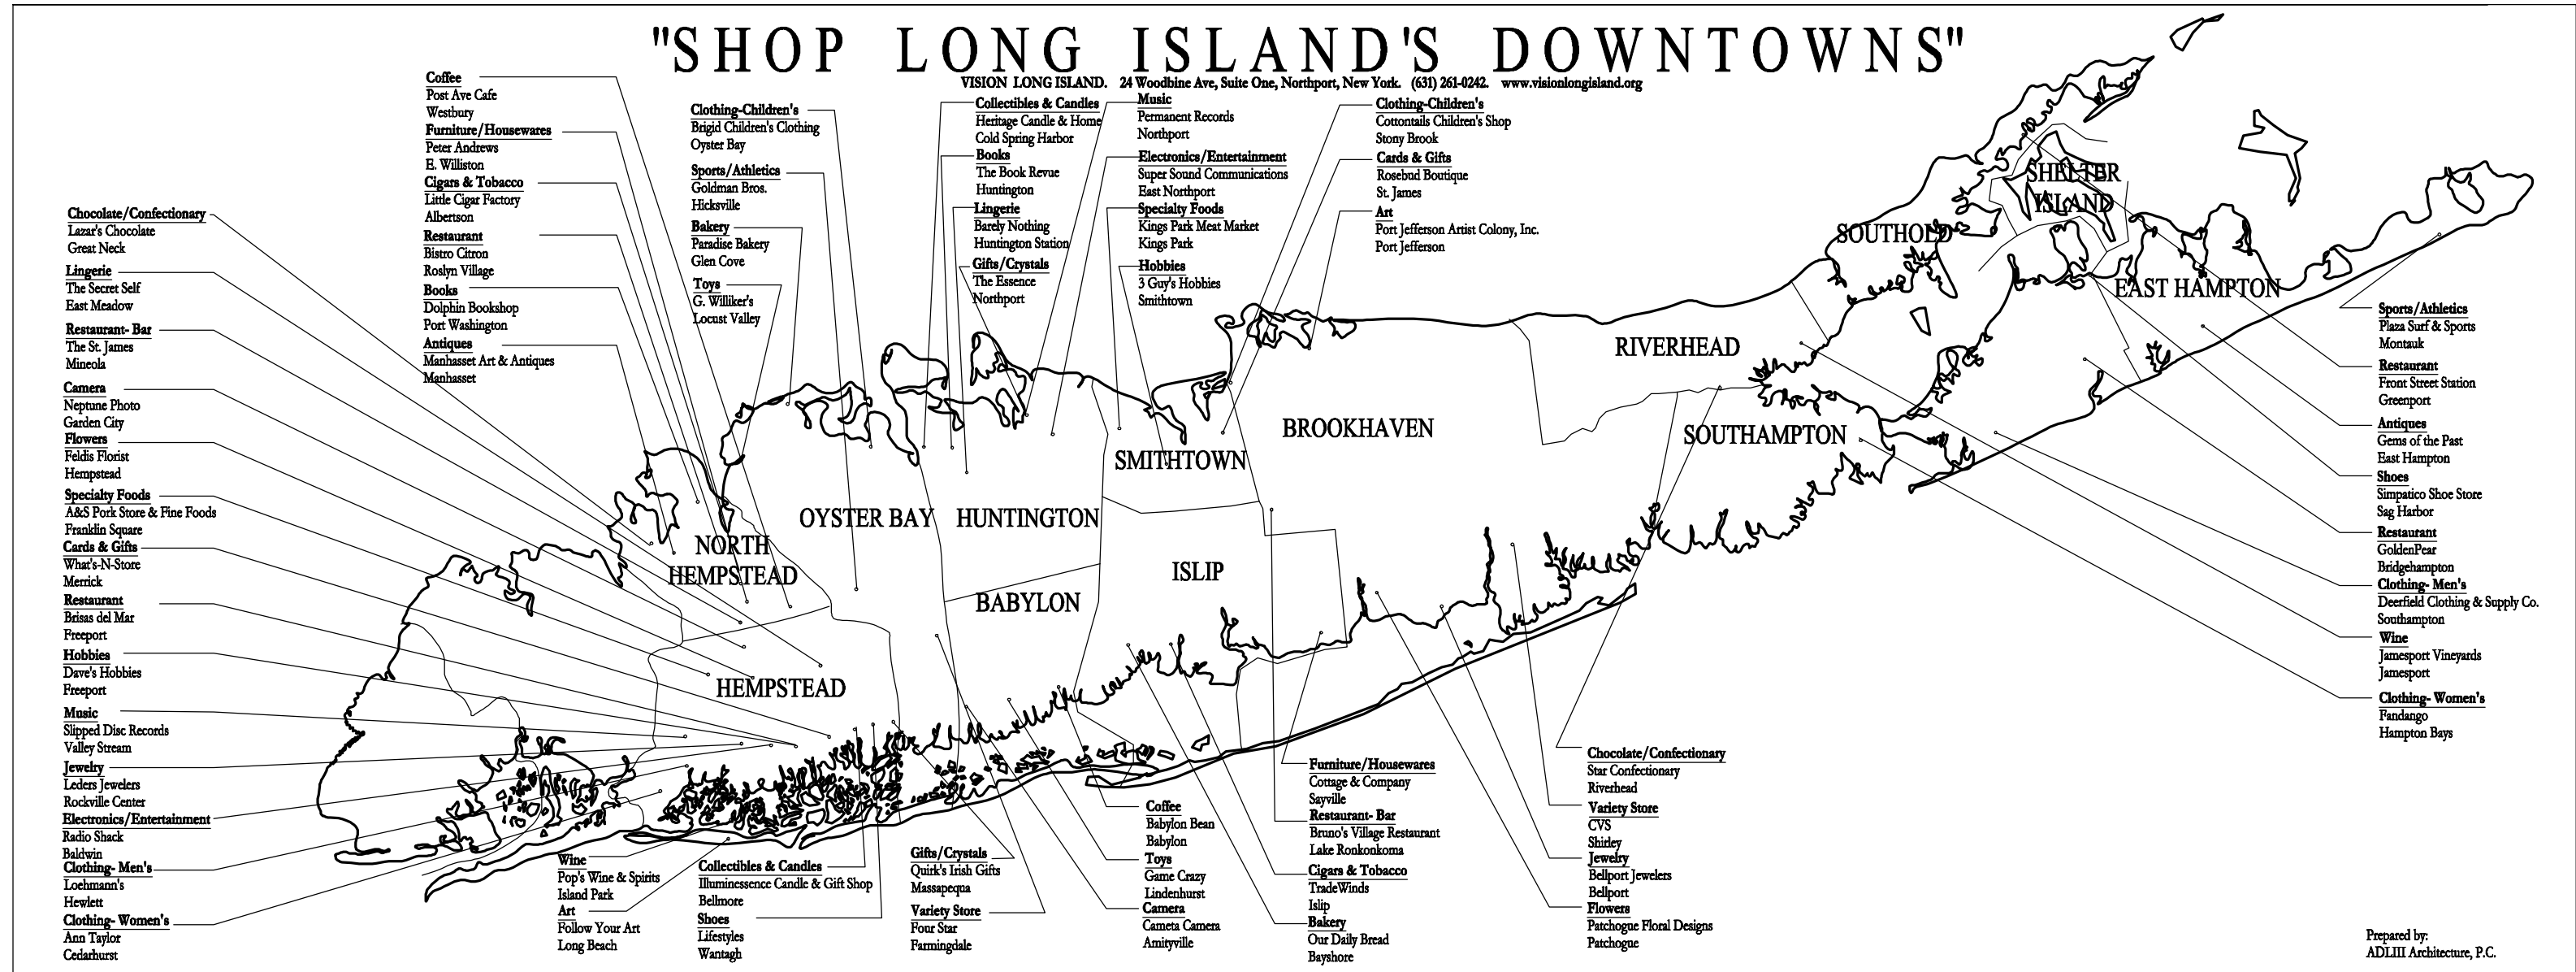

# "SHOP LONG ISLAND'S DOWNTOWNS"

VISION LONG ISLAND. 24 Woodbine Ave, Suite One, Northport, New York. (631) 261-0242. www.visionlongisland.org

Prepared by:  
ADLIII Architecture, P.C.